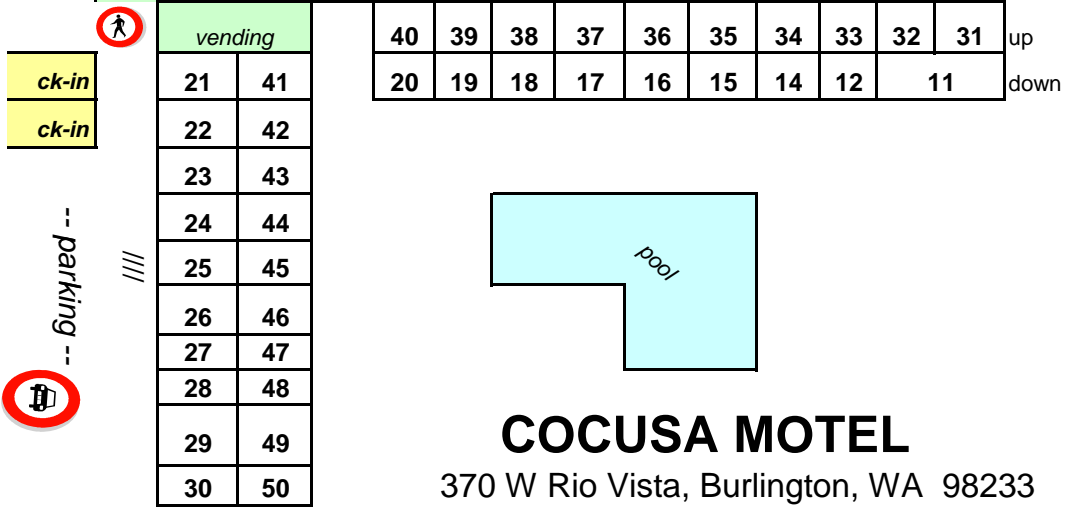

<---- I-5

SR 20 Highway

Burlington ---->

74 73 up

////

COCUSA MOTEL

370 W Rio Vista, Burlington, WA 98233

down up

-- parking --

walk to Haggen Food Store

Oversized Vehicle & Truck Parking